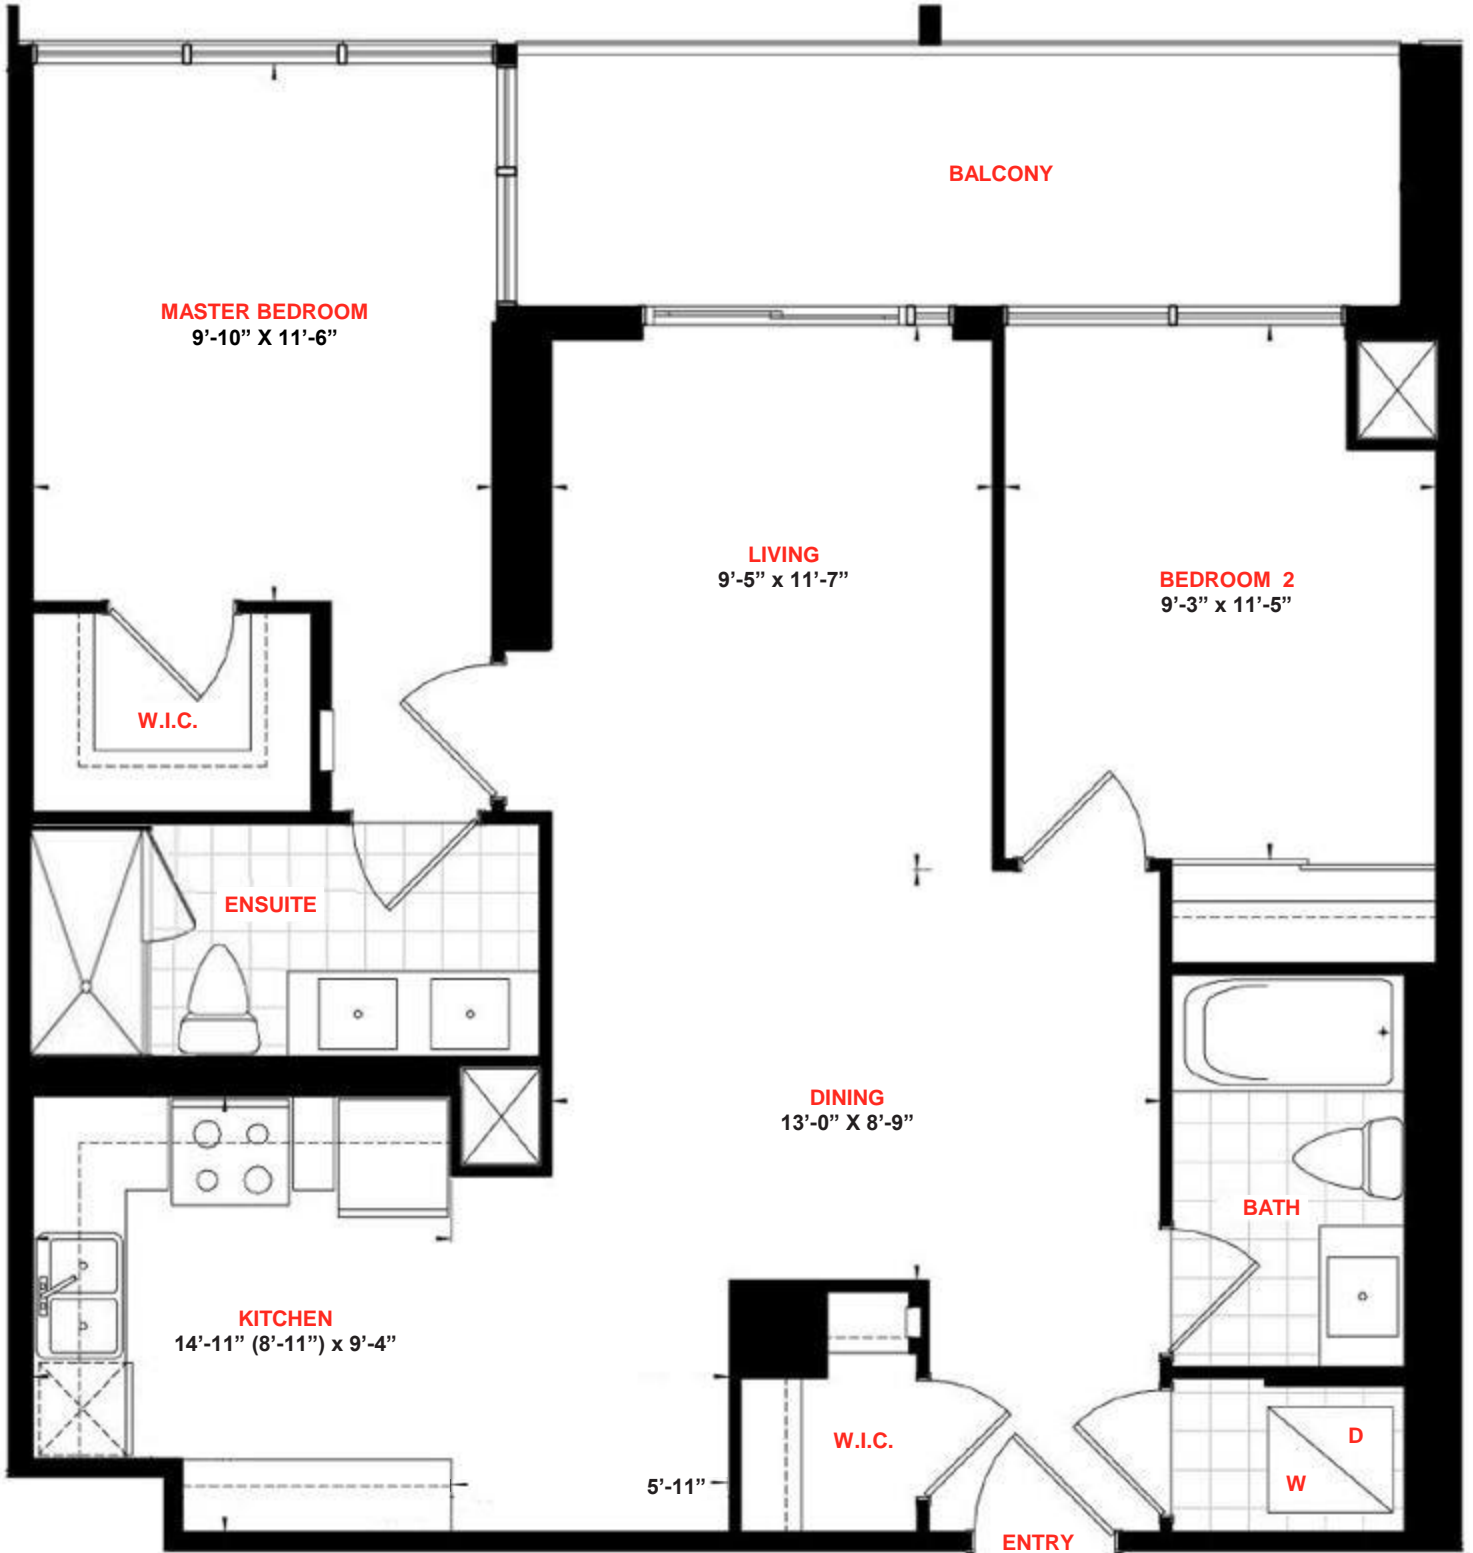

**SUITES**  
**312, 412**  
**TWO BEDROOM**  
 Suite Area: 879 sq.ft.  
 Balcony: 101 sq.ft.  
**Total Area: 980 sq.ft.**

All areas and stated room dimensions are approximate. Sizes and specifications are subject to change without notice. Actual living area and balcony/terraces may vary from floor stated areas. E. & O.E.